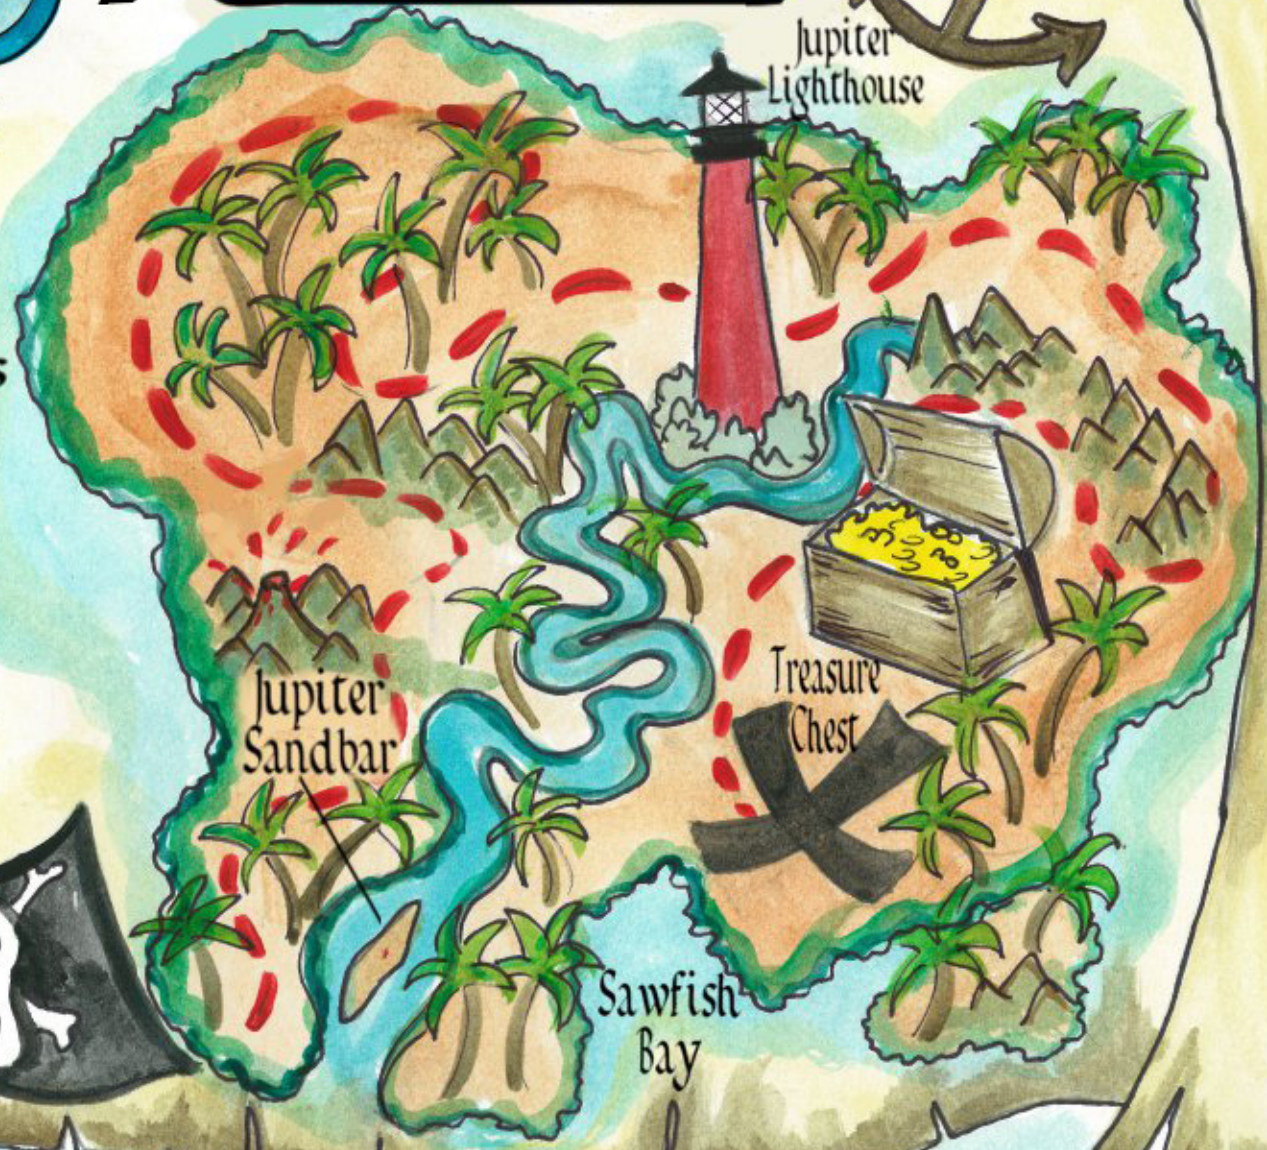

Lil Treasure Hunter's Menu

Cheese Quesadilla

Mini Hamburgers

Hot Dog

Chicken Tenders

Includes Potato Chips & Fresh Fruit

5.95

Jupiter Lighthouse

Treasure Chest

Jupiter Sandbar

Sawfish Bay